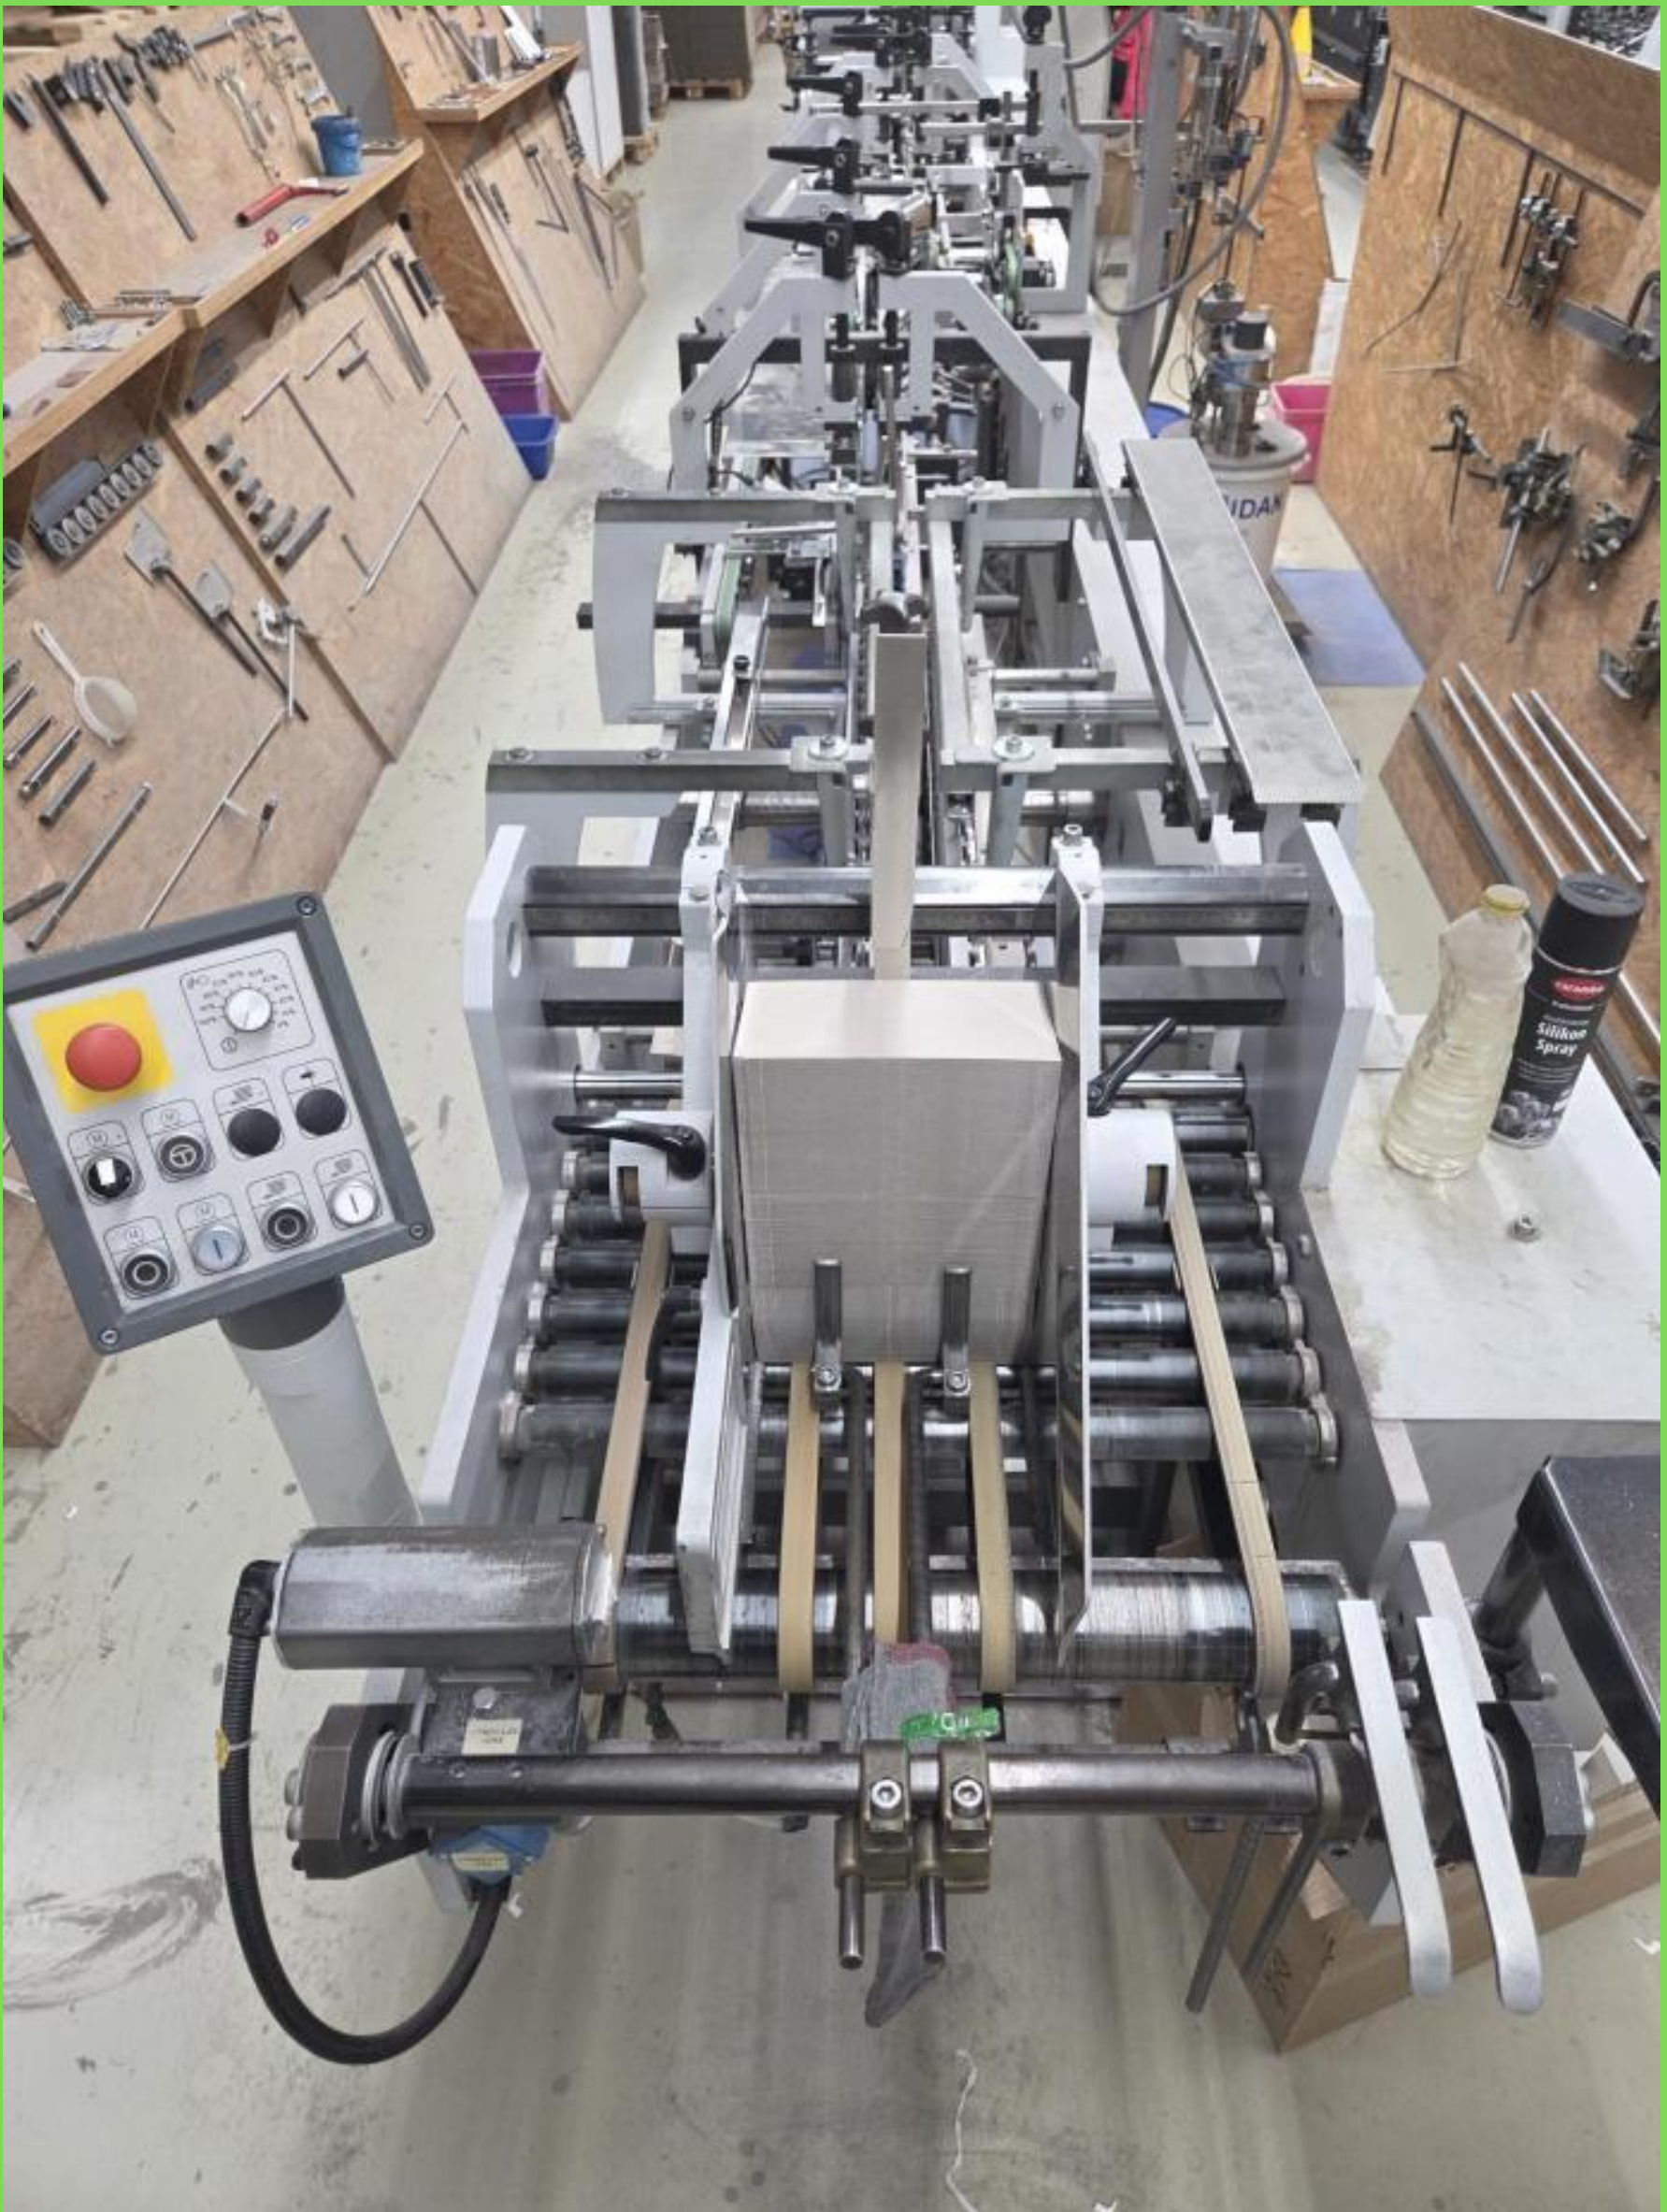

For sale
automatic folder gluer
Heidelberg Diana 45-3

For more information visit our website
(<https://www.altmann-graphic.com/>) or write an email to
info@altmann-graphic.com.