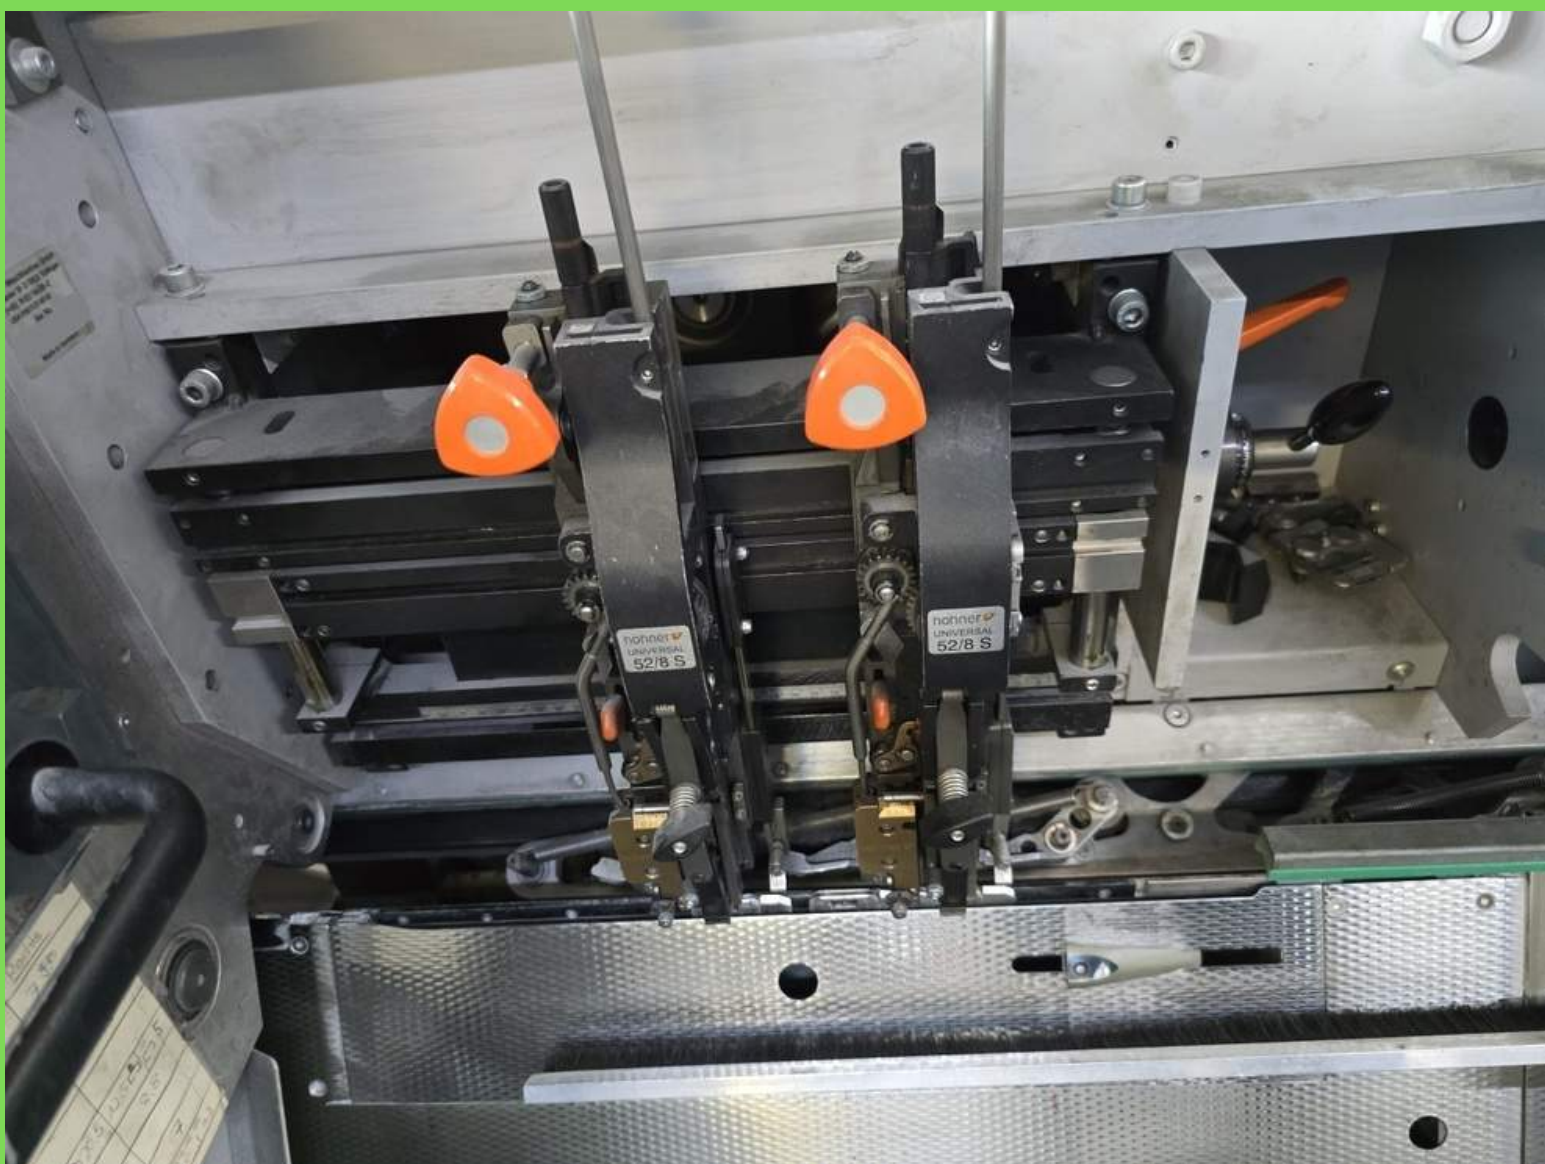

For sale

Saddle Stitcher

Hohner HSB 8000

For more information:
www.altmann-graphic.com
info@altmann-graphic.com.