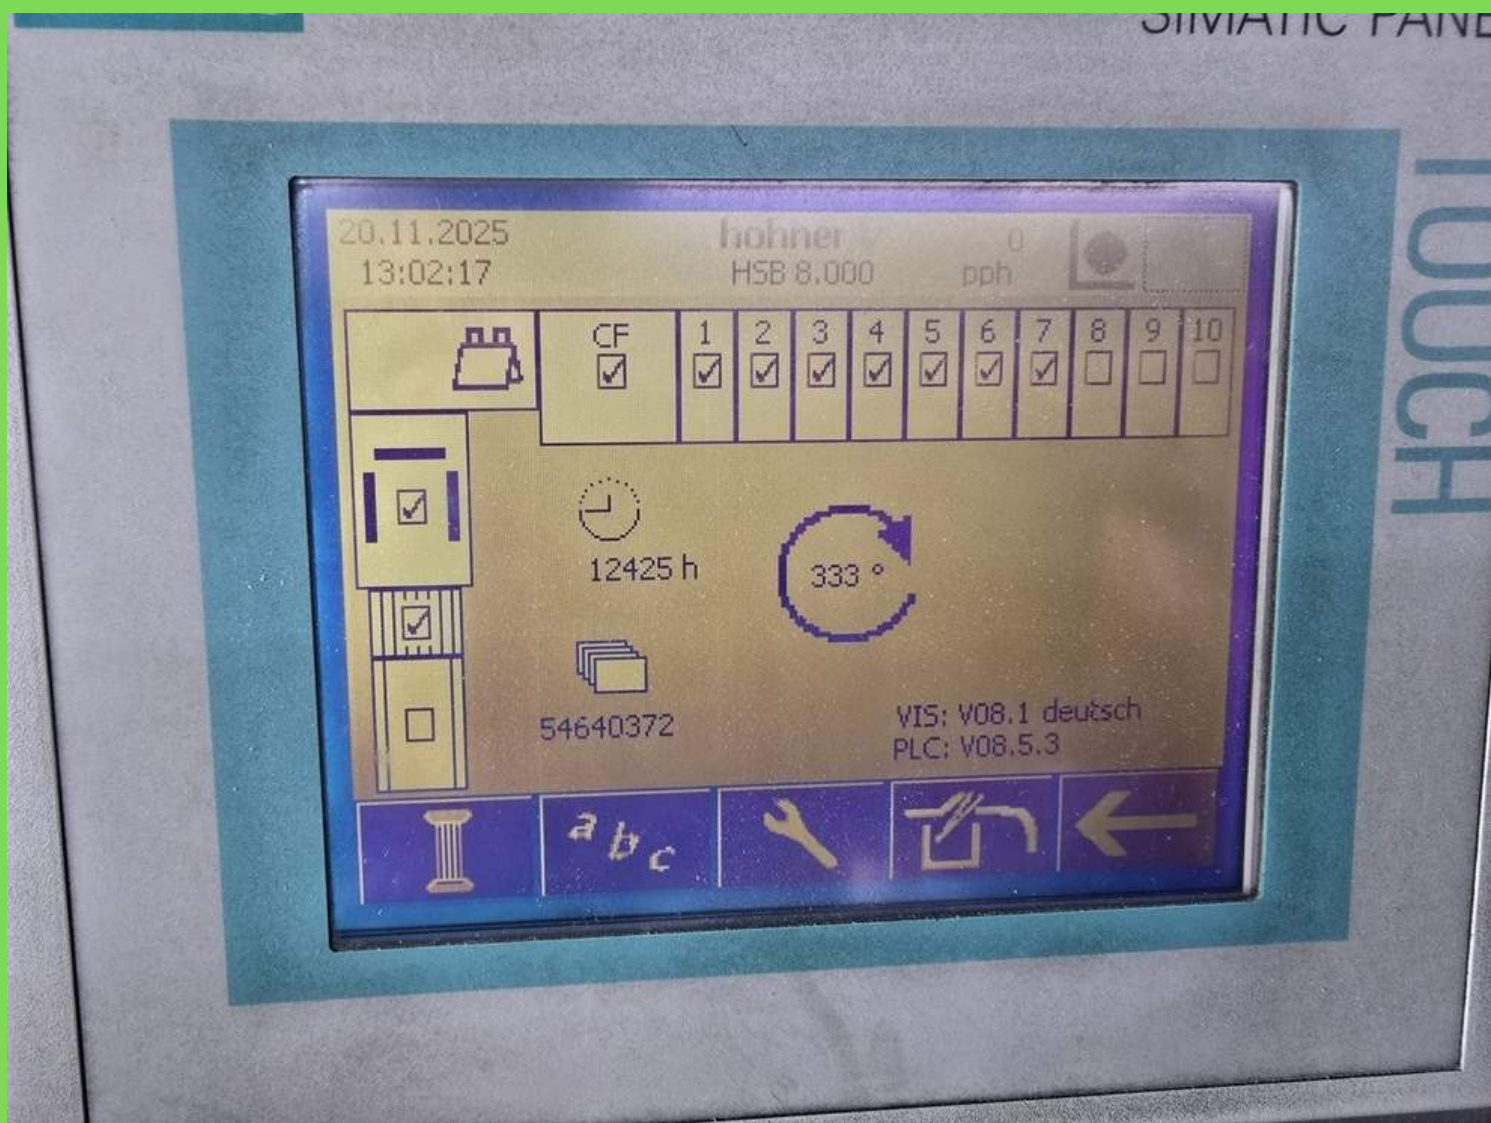

For sale

Saddle Stitcher

Hohner HSB 8000

For more information:
www.altmann-graphic.com
info@altmann-graphic.com.