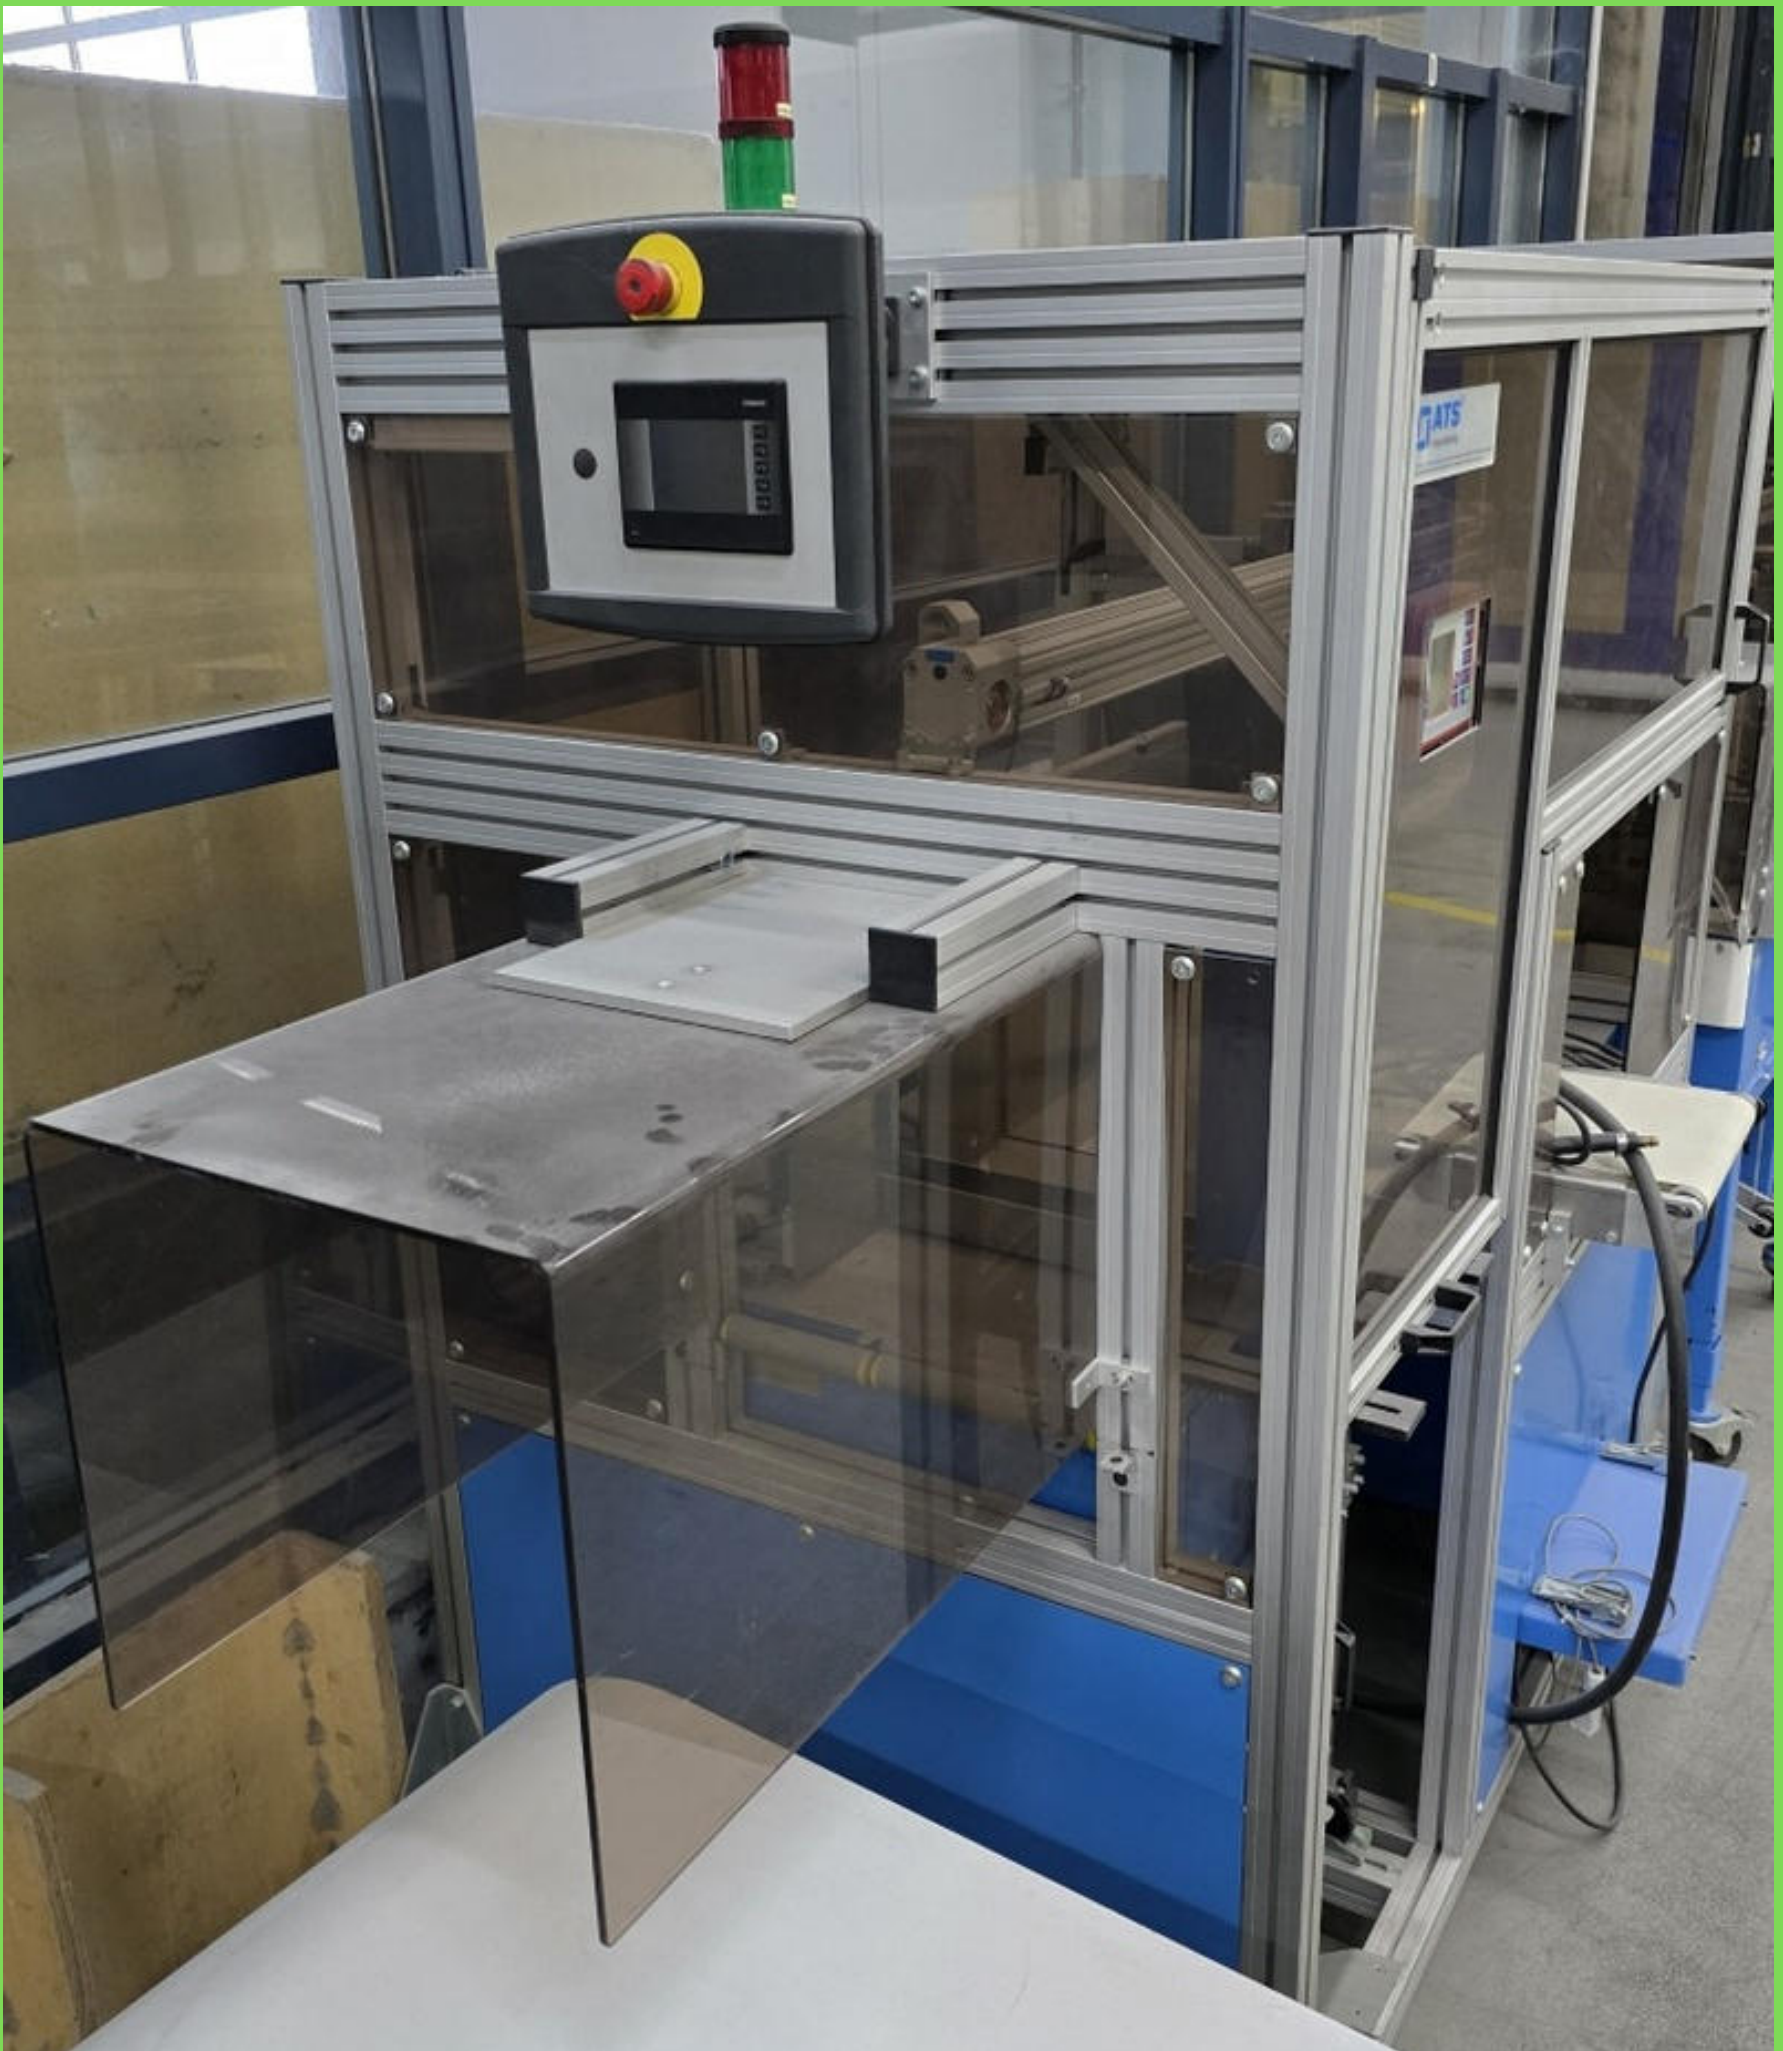

For sale
Banding Device
ATS US-CL 360x360/20

For more information:
www.altmann-graphic.com
info@altmann-graphic.com.