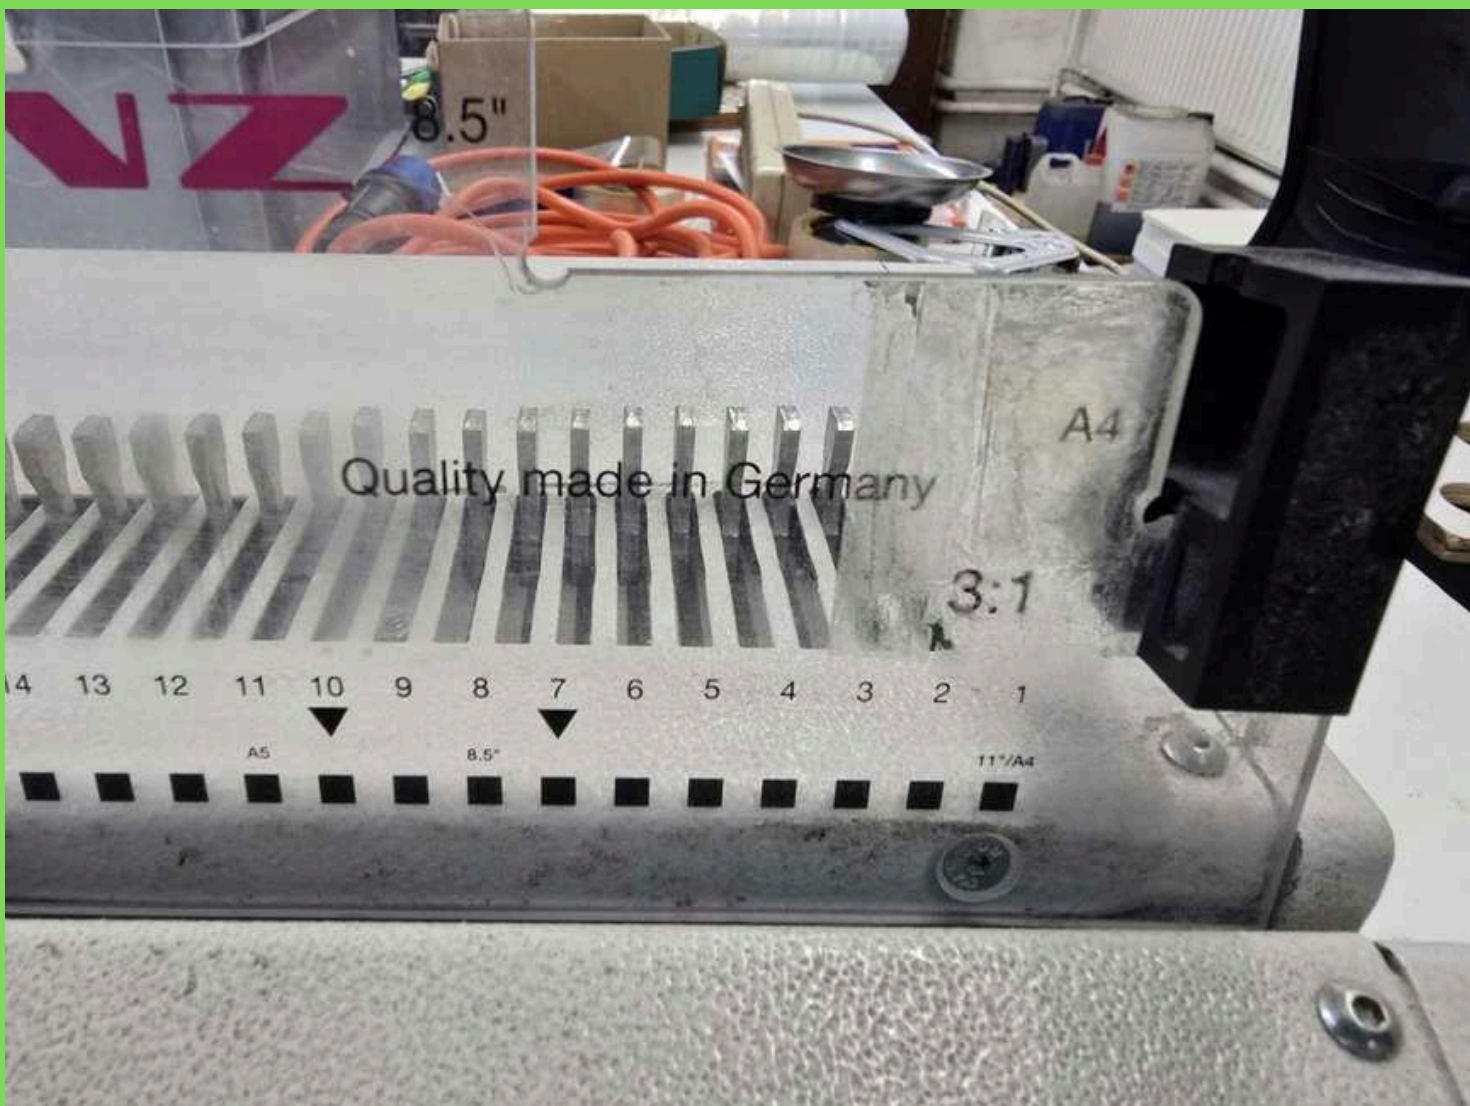

For sale
electric punching and binding machine
Renz ERW