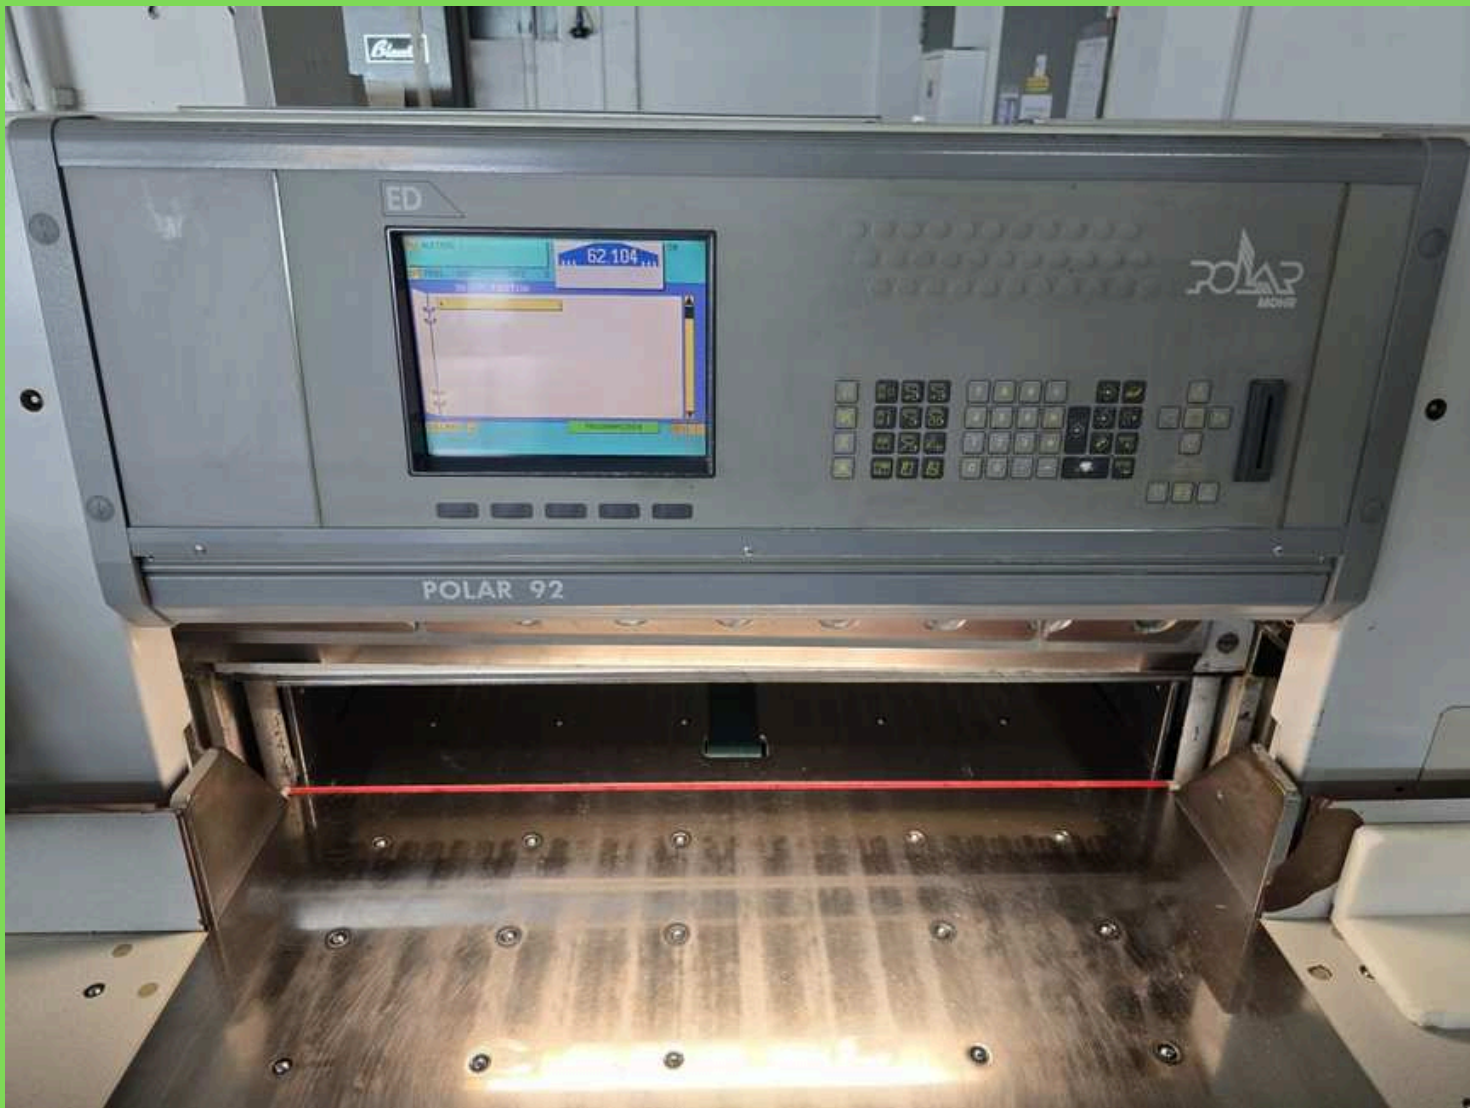

For sale
Paper Cutting Machine / Guillotine
Polar 92 ED