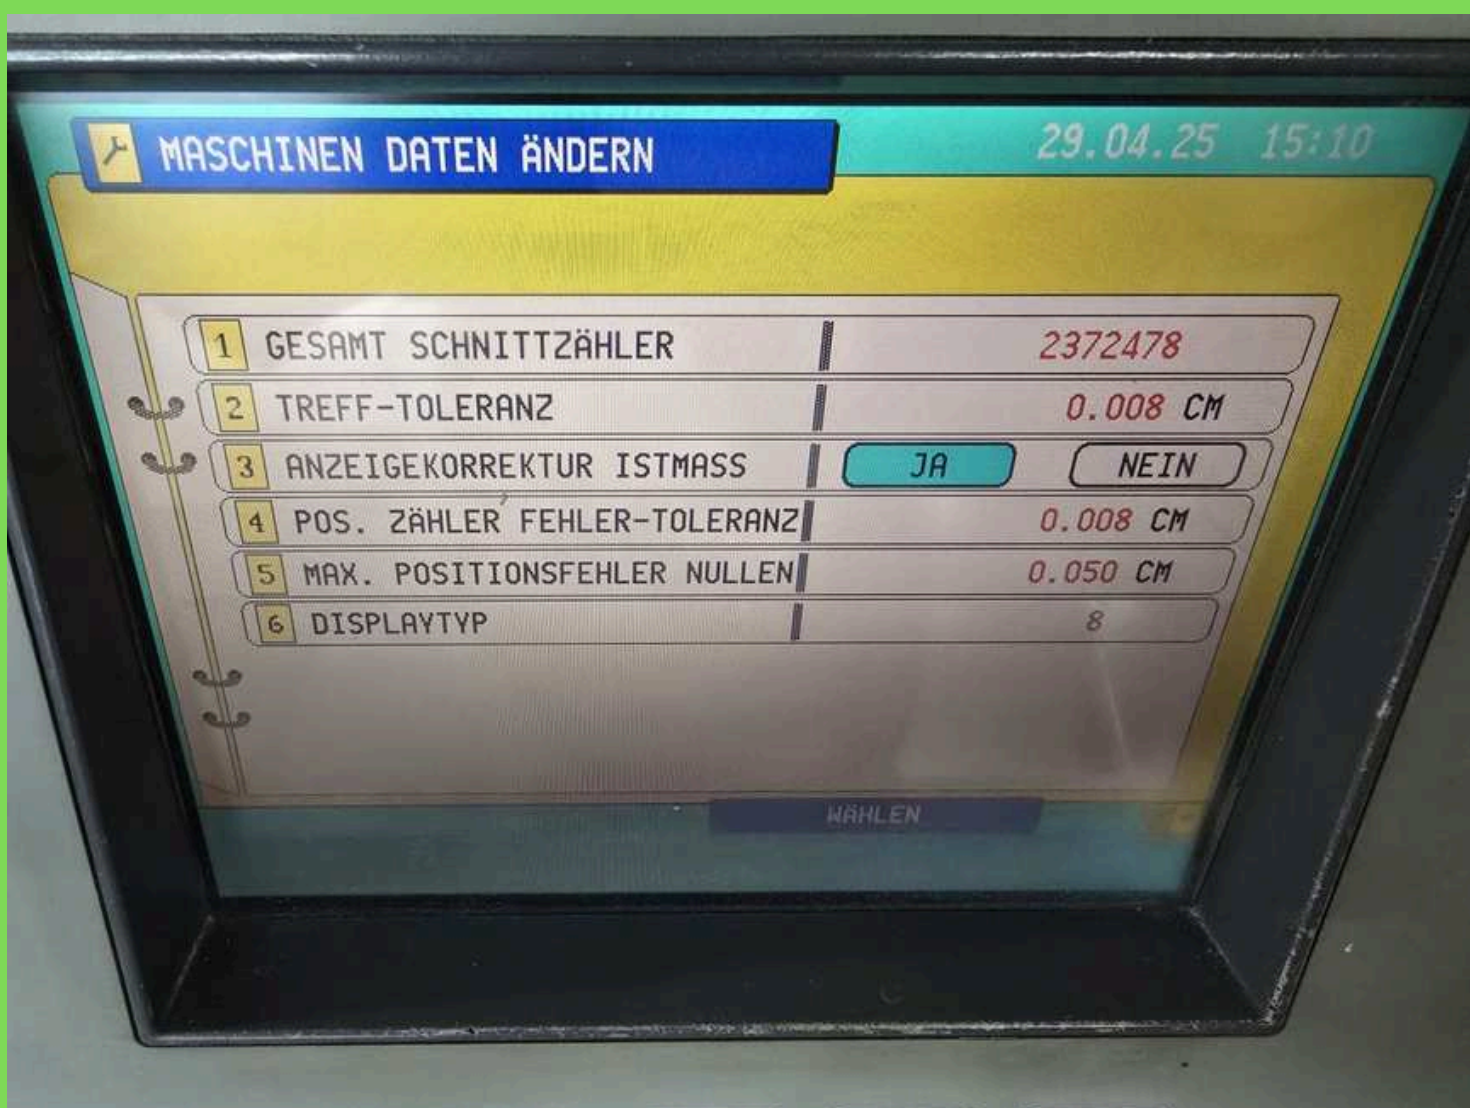

For sale

Paper Cutting Machine / Guillotine

Polar 92 ED

For more information visit our website
(<https://www.altmann-graphic.com/>) or write an email to
info@altmann-graphic.com.