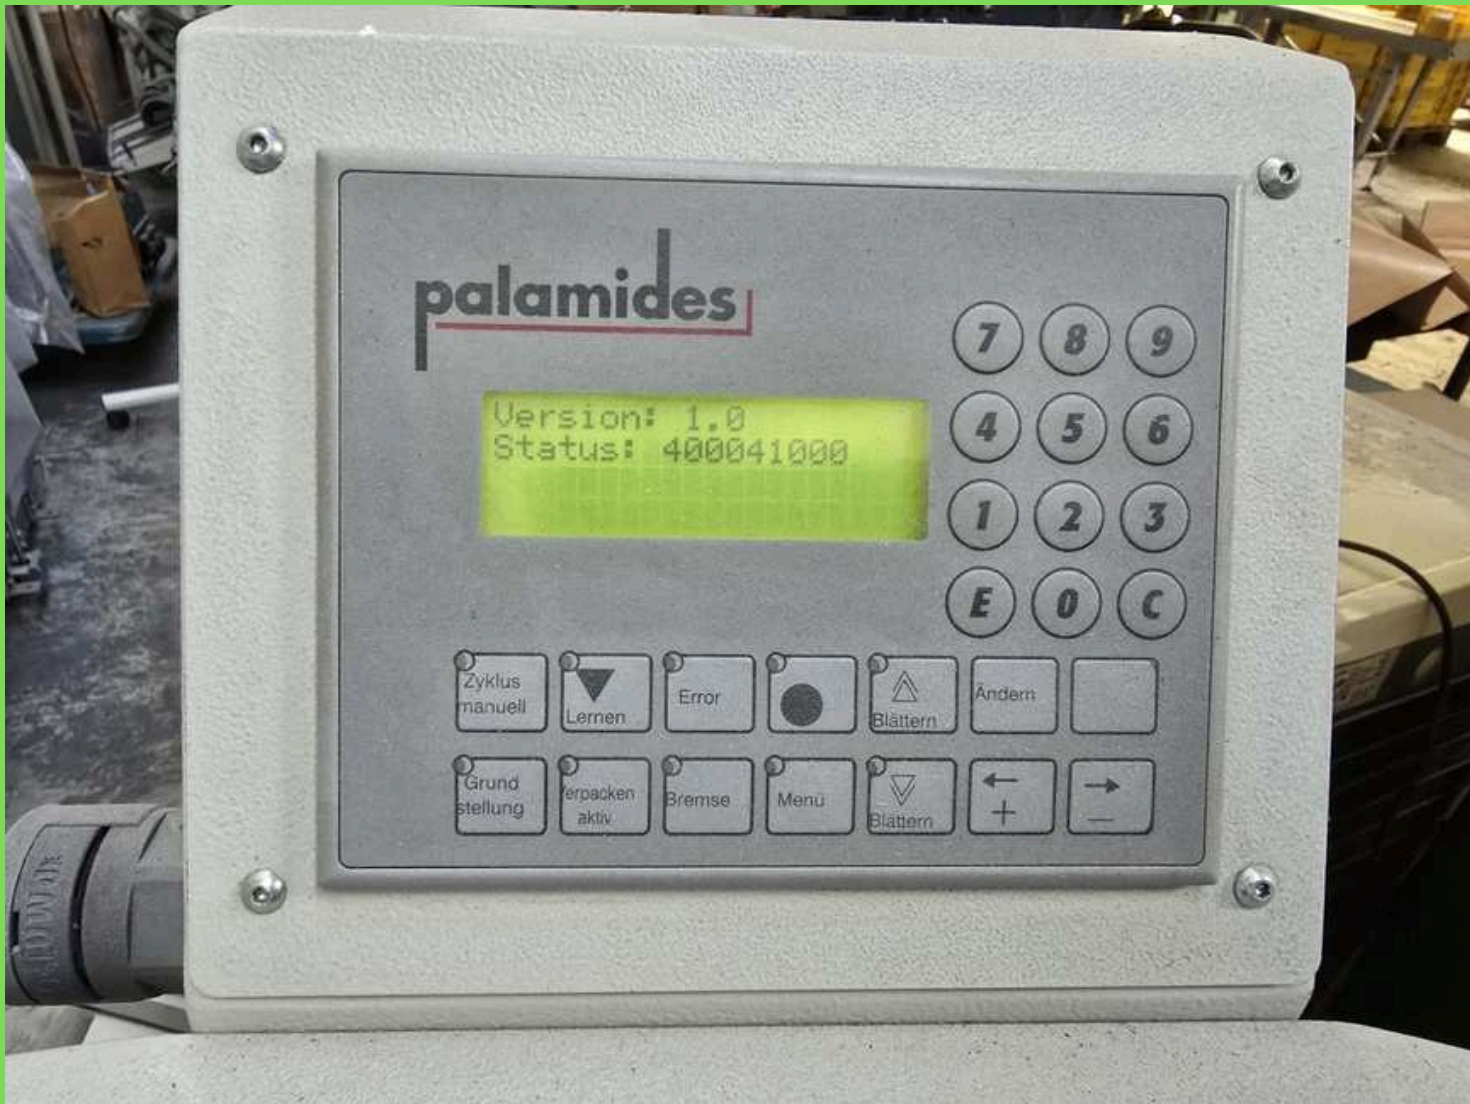

For sale
Banding Device
Palamides Zeta 50 solo